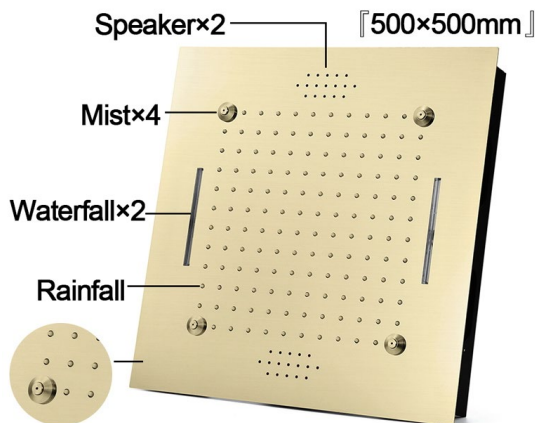

BRUSHED GOLD TOUCH PANEL CONTROLLED THERMOSTATIC RECESSED CEILING MOUNT LED MUSICAL RAINFALL SHOWER SYSTEM JETTED BODY SPRAYS WITH HAND SHOWER SPECIFICATIONS

Shower Head

Shower Head 3 Functions: Waterfall, Rainfall & Mist
 Shower head size: 20 x 20 inch
 Each function run all together and separately
 Music and LED light work by electronic
 All Metal Material: Solid Brass; Stainless Steel (top showerhead, hose)
 Shower Head Mounting: Flush on ceiling
 Hand Spray Hose: 59 inch
 Water flow: 2.5 GPM ~ 5.5 GPM
 Water pressure: 0.3 MPA ~ 1 MPA
 Water pipe lines: 3/4 inch water pipes for the hot and cold water mixer inlet, the others are 1/2 inch

Touch Panel Control

- Turn On/Off Control
- Auto mode setting
- Set the speed of color change, fast/slow

MANUAL MODE
Total 64 colors

AUTO MODE
Total 11 Auto mode

304 Stainless Steel

Water Pressure: 0.3-0.5MPA
 Shower Flow Rate: 9-25L/min

Product shown is only for installation display purpose

All dimensions and specifications are nominal and may vary. Use actual products for accuracy in critical situations.

Shower Mixer

Product shown is only for installation display purpose

Shower Mixer Connections

Unit: mm

Cold water Hot water Mixer water

Hand Shower

Body Jet

Thread Interface Size: G 1/2 Inch
 Type: Fixed Rotatable Type
 Installation Type: Wall Mounted
 Material: Brass
 Feature: Can rotate 360 degrees
 Flow Rate: 1.5 GPM / 5.7 LPM (each Bodyspray)