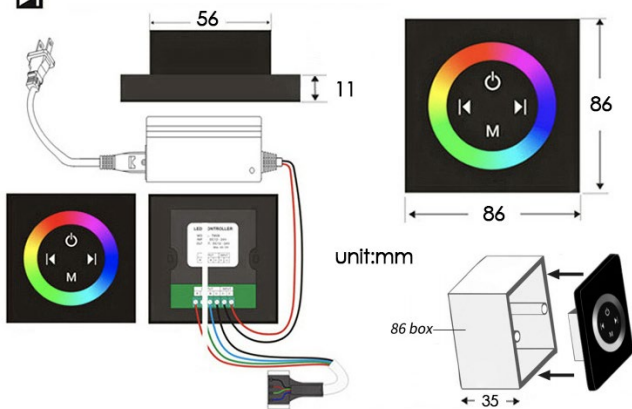

BRUSHED GOLD TOUCH PANEL CONTROLLED THERMOSTATIC RECESSED CEILING MOUNT LED MUSICAL RAINFALL SHOWER SYSTEM JETTED BODY SPRAYS WITH HAND SHOWER SPECIFICATIONS

Shower Head

Shower Head 3 Functions: Waterfall, Rainfall & Mist
 Shower head size: 20 x 20 inch
 Each function run all together and separately
 Music and LED light work by electronic
 All Metal Material: Solid Brass; Stainless Steel (top showerhead, hose)
 Shower Head Mounting: Flush on ceiling
 Hand Spray Hose: 59 inch
 Water flow: 2.5 GPM ~ 5.5 GPM
 Water pressure: 0.3 MPA ~ 1 MPA
 Water pipe lines: 3/4 inch water pipes for the hot and cold water mixer inlet, the others are 1/2 inch

Touch Panel Control

- Turn On/Off Control
- Auto mode setting
- Set the speed of color change, fast/slow

MANUAL MODE
Total 64 colors

AUTO MODE
Total 11 Auto mode

304 Stainless Steel

Water Pressure: 0.3-0.5MPA
 Shower Flow Rate: 9-25L/min

Product shown is only for installation display purpose

All dimensions and specifications are nominal and may vary. Use actual products for accuracy in critical situations.

Shower Mixer

Product shown is only for installation display purpose

Shower Mixer Connections

Unit: mm

Cold water Hot water Mixer water

Hand Shower

Body Jet

Thread Interface Size: G 1/2 Inch
 Type: Fixed Rotatable Type
 Installation Type: Wall Mounted
 Material: Brass
 Feature: Can rotate 360 degrees
 Flow Rate: 1.5 GPM / 5.7 LPM (each Bodyspray)