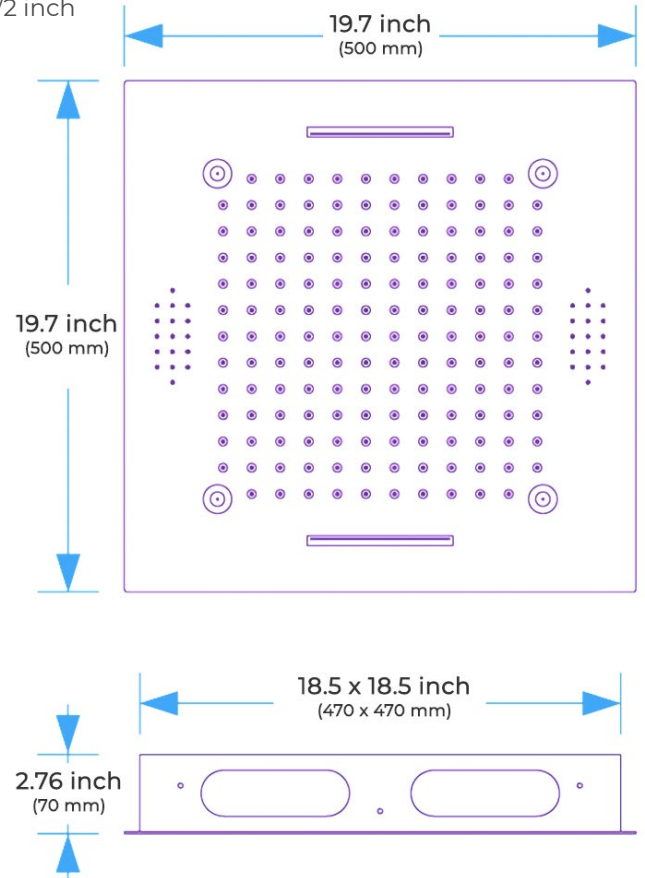

BRUSHED GOLD TOUCH PANEL CONTROLLED THERMOSTATIC RECESSED CEILING MOUNT LED MUSICAL RAINFALL SHOWER SYSTEM JETTED BODY SPRAYS WITH HAND SHOWER SPECIFICATIONS

Shower Head

Shower Head 3 Functions: Waterfall, Rainfall & Mist
 Shower head size: 20 x 20 inch
 Each function run all together and separately
 Music and LED light work by electronic
 All Metal Material: Solid Brass; Stainless Steel (top showerhead, hose)
 Shower Head Mounting: Flush on ceiling
 Hand Spray Hose: 59 inch
 Water flow: 2.5 GPM ~ 5.5 GPM
 Water pressure: 0.3 MPA ~ 1 MPA
 Water pipe lines: 3/4 inch water pipes for the hot and cold water mixer inlet, the others are 1/2 inch

Touch Panel Control

- Turn On/Off Control
- Auto mode setting
- Set the speed of color change, fast/slow

MANUAL MODE
Total 64 colors

AUTO MODE
Total 11 Auto mode

304 Stainless Steel

Water Pressure: 0.3-0.5MPA
 Shower Flow Rate: 9-25L/min

Product shown is only for installation display purpose

All dimensions and specifications are nominal and may vary. Use actual products for accuracy in critical situations.

Shower Mixer

Product shown is only for installation display purpose

Shower Mixer Connections

Unit: mm

Cold water Hot water Mixer water

Hand Shower

Body Jet

Thread Interface Size: G 1/2 Inch
 Type: Fixed Rotatable Type
 Installation Type: Wall Mounted
 Material: Brass
 Feature: Can rotate 360 degrees
 Flow Rate: 1.5 GPM / 5.7 LPM (each Bodyspray)