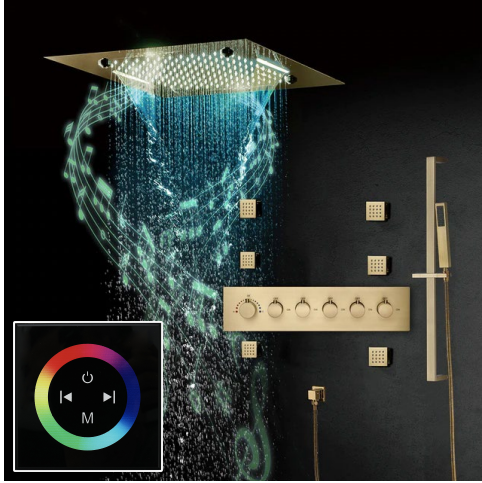

BRUSHED GOLD TOUCH PANEL CONTROLLED THERMOSTATIC RECESSED CEILING MOUNT LED MUSICAL RAINFALL SHOWER SYSTEM JETTED BODY SPRAYS WITH HAND SHOWER SPECIFICATIONS

Shower Head

Shower Head 3 Functions: Waterfall, Rainfall & Mist
 Shower head size: 20 x 20 inch
 Each function run all together and separately
 Music and LED light work by electronic
 All Metal Material: Solid Brass; Stainless Steel (top showerhead, hose)
 Shower Head Mounting: Flush on ceiling
 Hand Spray Hose: 59 inch
 Water flow: 2.5 GPM ~ 5.5 GPM
 Water pressure: 0.3 MPA ~ 1 MPA
 Water pipe lines: 3/4 inch water pipes for the hot and cold water mixer inlet, the others are 1/2 inch

Touch Panel Control

- Turn On/Off Control
- Auto mode setting
- Set the speed of color change, fast/slow

MANUAL MODE
Total 64 colors

AUTO MODE
Total 11 Auto mode

304 Stainless Steel

Water Pressure: 0.3-0.5MPA
 Shower Flow Rate: 9-25L/min

Product shown is only for installation display purpose

All dimensions and specifications are nominal and may vary. Use actual products for accuracy in critical situations.

Shower Mixer

Product shown is only for installation display purpose

Shower Mixer Connections

Unit: mm

Cold water Hot water Mixer water

Hand Shower

Body Jet

Thread Interface Size: G 1/2 Inch
 Type: Fixed Rotatable Type
 Installation Type: Wall Mounted
 Material: Brass
 Feature: Can rotate 360 degrees
 Flow Rate: 1.5 GPM / 5.7 LPM (each Bodyspray)