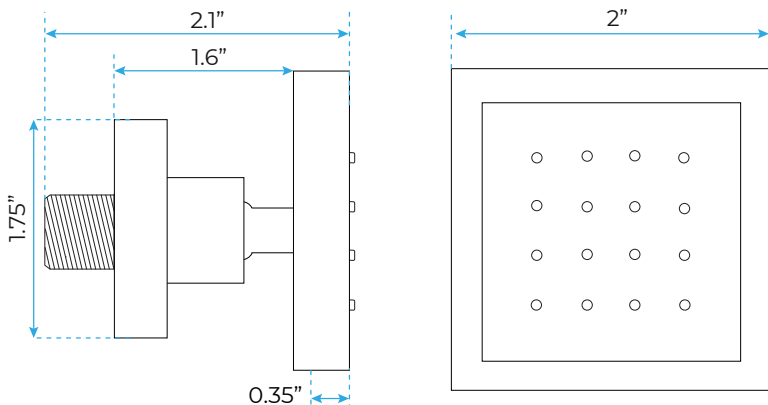

BRUSHED GOLD TOUCH PANEL CONTROLLED THERMOSTATIC RECESSED CEILING MOUNT LED MUSICAL RAINFALL SHOWER SYSTEM JETTED BODY SPRAYS WITH HAND SHOWER SPECIFICATIONS

Shower Head

Shower Head 3 Functions: Waterfall, Rainfall & Mist
 Shower head size: 20 x 20 inch
 Each function run all together and separately
 Music and LED light work by electronic
 All Metal Material: Solid Brass; Stainless Steel (top showerhead, hose)
 Shower Head Mounting: Flush on ceiling
 Hand Spray Hose: 59 inch
 Water flow: 2.5 GPM ~ 5.5 GPM
 Water pressure: 0.3 MPA ~ 1 MPA
 Water pipe lines: 3/4 inch water pipes for the hot and cold water mixer inlet, the others are 1/2 inch

Product shown is only for installation display purpose

All dimensions and specifications are nominal and may vary. Use actual products for accuracy in critical situations.

Shower Mixer

Product shown is only for installation display purpose

Shower Mixer Connections

Unit: mm

Cold water Hot water Mixer water

Hand Shower

Body Jet

Thread Interface Size: G 1/2 Inch
 Type: Fixed Rotatable Type
 Installation Type: Wall Mounted
 Material: Brass
 Feature: Can rotate 360 degrees
 Flow Rate: 1.5 GPM / 5.7 LPM (each Bodyspray)