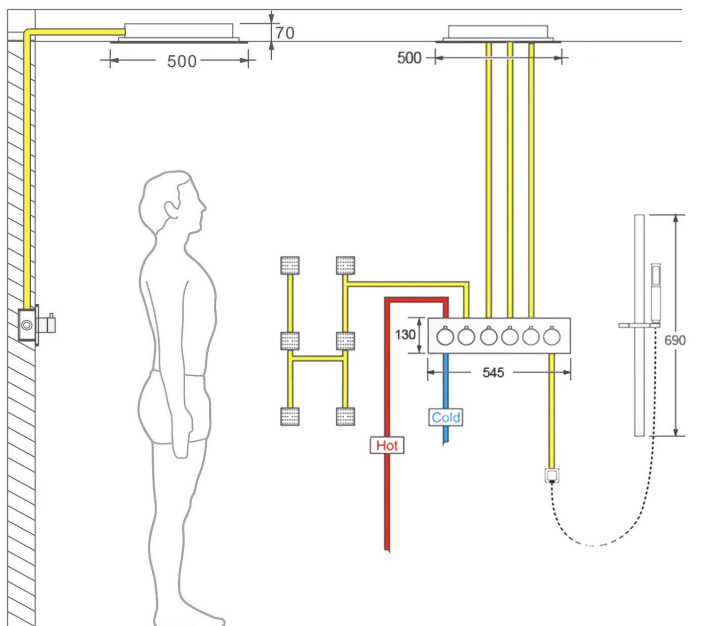

BRUSHED GOLD TOUCH PANEL CONTROLLED THERMOSTATIC RECESSED CEILING MOUNT LED MUSICAL RAINFALL SHOWER SYSTEM JETTED BODY SPRAYS WITH HAND SHOWER SPECIFICATIONS

Shower Head

Shower Head 3 Functions: Waterfall, Rainfall & Mist
 Shower head size: 20 x 20 inch
 Each function run all together and separately
 Music and LED light work by electronic
 All Metal Material: Solid Brass; Stainless Steel (top showerhead, hose)
 Shower Head Mounting: Flush on ceiling
 Hand Spray Hose: 59 inch
 Water flow: 2.5 GPM ~ 5.5 GPM
 Water pressure: 0.3 MPA ~ 1 MPA
 Water pipe lines: 3/4 inch water pipes for the hot and cold water mixer inlet, the others are 1/2 inch

Touch Panel Control

- Turn On/Off Control
- Auto mode setting
- Set the speed of color change, fast/slow

MANUAL MODE
Total 64 colors

AUTO MODE
Total 11 Auto mode

304 Stainless Steel

Water Pressure: 0.3-0.5MPA
 Shower Flow Rate: 9-25L/min

Product shown is only for installation display purpose

All dimensions and specifications are nominal and may vary. Use actual products for accuracy in critical situations.

Shower Mixer

Product shown is only for installation display purpose

Shower Mixer Connections

Unit: mm

Cold water Hot water Mixer water

Hand Shower

Body Jet

Thread Interface Size: G 1/2 Inch
 Type: Fixed Rotatable Type
 Installation Type: Wall Mounted
 Material: Brass
 Feature: Can rotate 360 degrees
 Flow Rate: 1.5 GPM / 5.7 LPM (each Bodyspray)