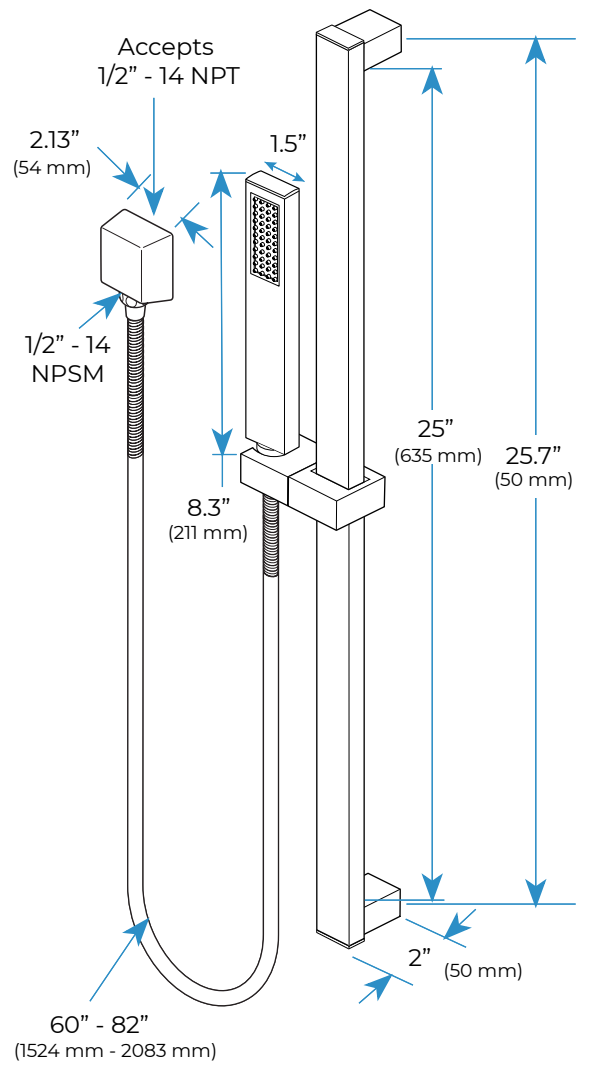

BRUSHED GOLD TOUCH PANEL CONTROLLED THERMOSTATIC RECESSED CEILING MOUNT LED MUSICAL RAINFALL SHOWER SYSTEM JETTED BODY SPRAYS WITH HAND SHOWER SPECIFICATIONS

Shower Head

Shower Head 3 Functions: Waterfall, Rainfall & Mist
 Shower head size: 20 x 20 inch
 Each function run all together and separately
 Music and LED light work by electronic
 All Metal Material: Solid Brass; Stainless Steel (top showerhead, hose)
 Shower Head Mounting: Flush on ceiling
 Hand Spray Hose: 59 inch
 Water flow: 2.5 GPM ~ 5.5 GPM
 Water pressure: 0.3 MPA ~ 1 MPA
 Water pipe lines: 3/4 inch water pipes for the hot and cold water mixer inlet, the others are 1/2 inch

Touch Panel Control

- Turn On/Off Control
- Auto mode setting
- Set the speed of color change, fast/slow

MANUAL MODE
Total 64 colors

AUTO MODE
Total 11 Auto mode

304 Stainless Steel

Water Pressure: 0.3-0.5MPA
 Shower Flow Rate: 9-25L/min

Product shown is only for installation display purpose

All dimensions and specifications are nominal and may vary. Use actual products for accuracy in critical situations.

Shower Mixer

Product shown is only for installation display purpose

Shower Mixer Connections

Unit: mm

Cold water Hot water Mixer water

Hand Shower

Body Jet

Thread Interface Size: G 1/2 Inch
 Type: Fixed Rotatable Type
 Installation Type: Wall Mounted
 Material: Brass
 Feature: Can rotate 360 degrees
 Flow Rate: 1.5 GPM / 5.7 LPM (each Bodyspray)