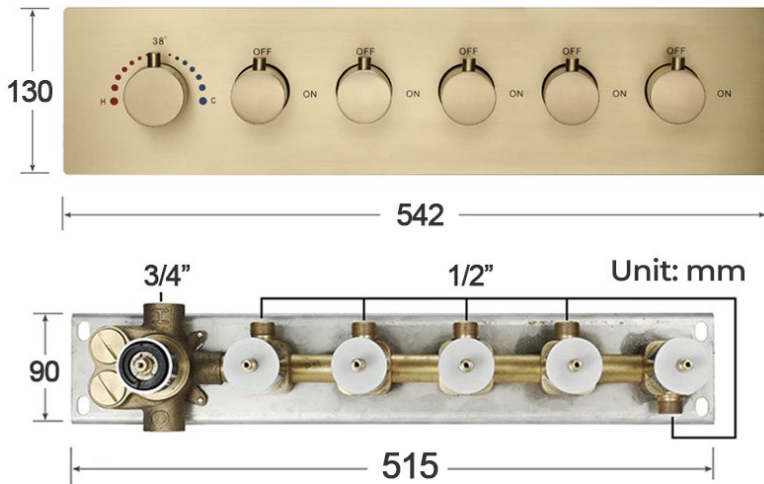

BRUSHED GOLD TOUCH PANEL CONTROLLED THERMOSTATIC RECESSED CEILING MOUNT LED MUSICAL RAINFALL SHOWER SYSTEM JETTED BODY SPRAYS WITH HAND SHOWER SPECIFICATIONS

Shower Head

Shower Head 3 Functions: Waterfall, Rainfall & Mist
 Shower head size: 20 x 20 inch
 Each function run all together and separately
 Music and LED light work by electronic
 All Metal Material: Solid Brass; Stainless Steel (top showerhead, hose)
 Shower Head Mounting: Flush on ceiling
 Hand Spray Hose: 59 inch
 Water flow: 2.5 GPM ~ 5.5 GPM
 Water pressure: 0.3 MPA ~ 1 MPA
 Water pipe lines: 3/4 inch water pipes for the hot and cold water mixer inlet, the others are 1/2 inch

Touch Panel Control

- Turn On/Off Control
- Auto mode setting
- Set the speed of color change, fast/slow

MANUAL MODE
Total 64 colors

AUTO MODE
Total 11 Auto mode

304 Stainless Steel

Water Pressure: 0.3-0.5MPA
 Shower Flow Rate: 9-25L/min

Product shown is only for installation display purpose

All dimensions and specifications are nominal and may vary. Use actual products for accuracy in critical situations.

Shower Mixer

Product shown is only for installation display purpose

Shower Mixer Connections

Unit: mm

Cold water Hot water Mixer water

Hand Shower

Body Jet

Thread Interface Size: G 1/2 Inch
 Type: Fixed Rotatable Type
 Installation Type: Wall Mounted
 Material: Brass
 Feature: Can rotate 360 degrees
 Flow Rate: 1.5 GPM / 5.7 LPM (each Bodyspray)